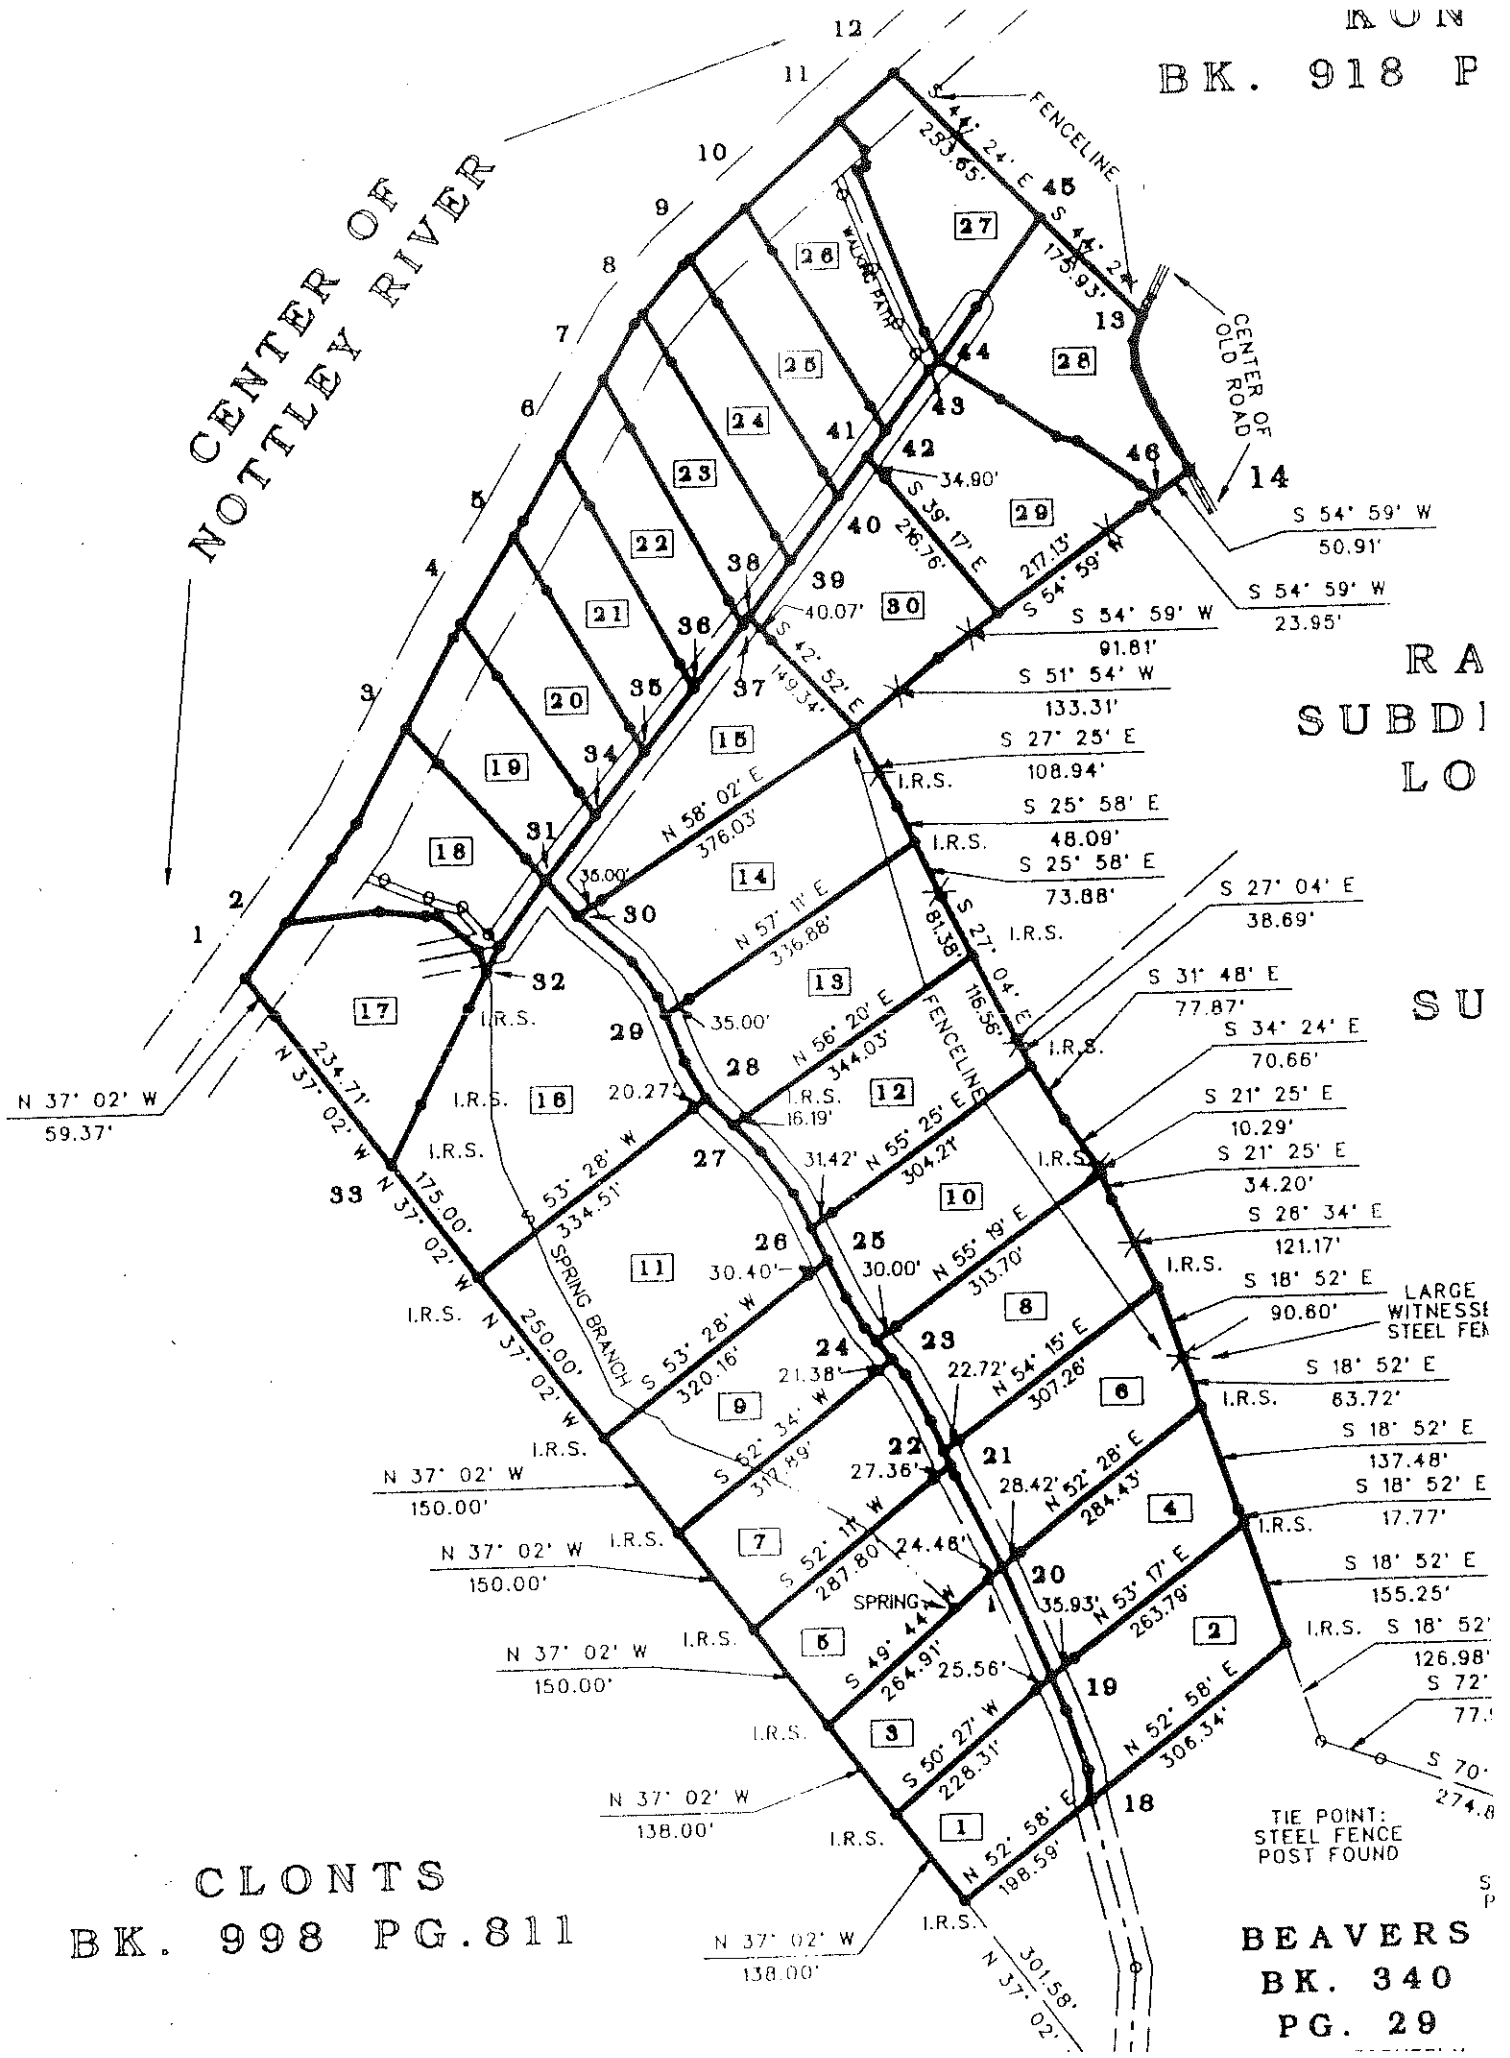

CENTER OF NOTTLEY RIVER

CLONTS BK. 998 PG. 811

BEAVERS BK. 340 PG. 29